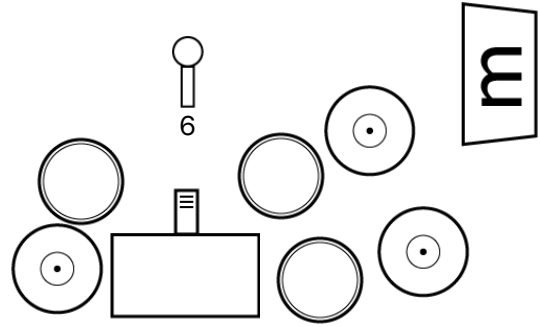

Chris Leggett Band Stage Plot

Inputs

- 1 - Chris Lead Vocal
- 2 - Chris Acoustic DI
- 3 - Matt Vocal
- 4 - Matt Amp Mic
- 5 - Tucker Vocal
- 6 - Dave Vocal Mic

Outputs

- Wedge Monitor
- Wedge Monitor
- Wedge Monitor
- Wedge Monitor

Guitar Amp

4

Bass Amp

3

m

di

2

1